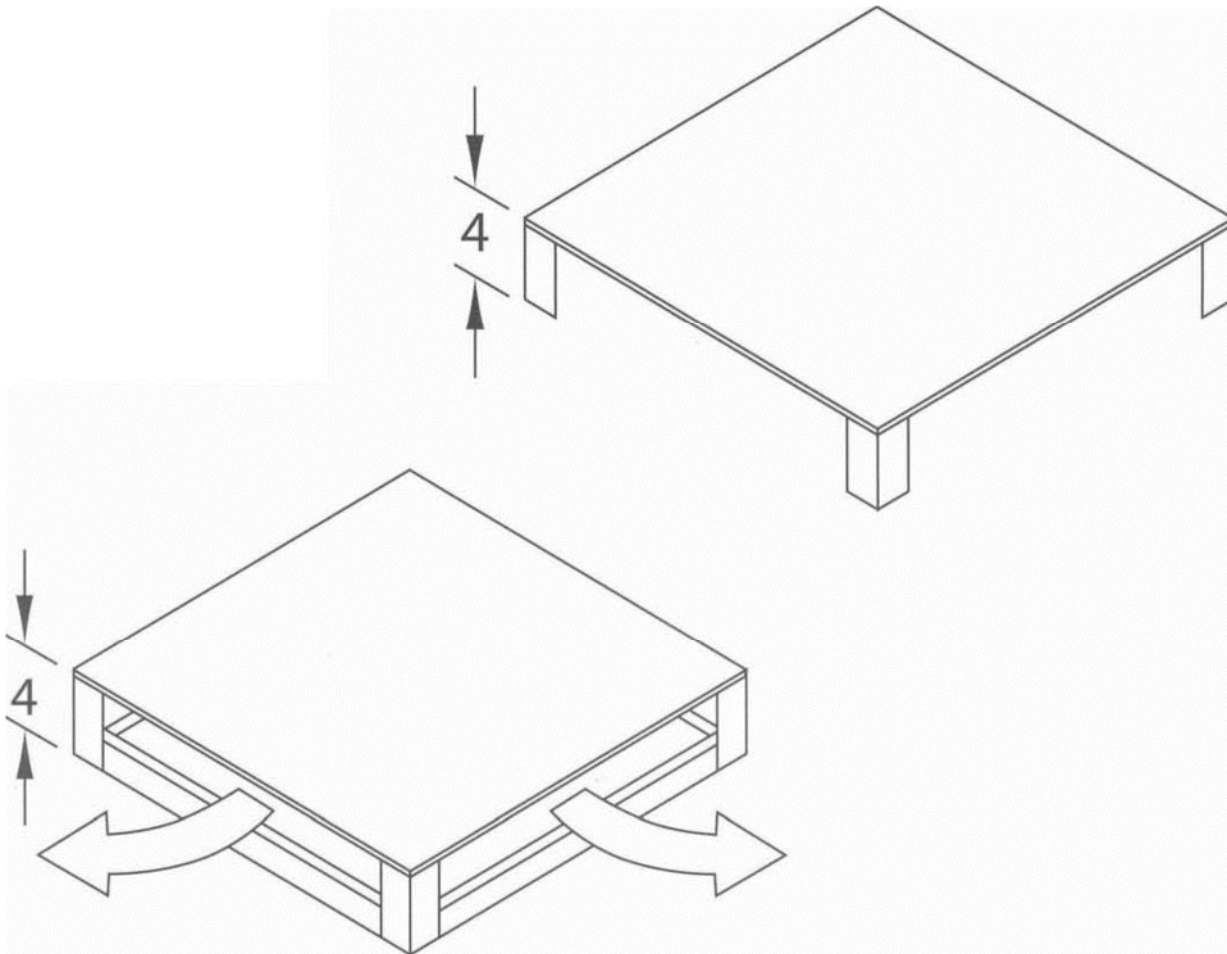

SUBMITTAL DATA

JOB NAME:
LOCATION:
CONTRACTOR:
ENGINEER:
ARCHITECT:

Light Shield for Return Grilles

Stocked Sizes:

24" x 12"

24" x 24"

DESCRIPTION:

- Manufactured of 26ga Galvanized Steel
- Underside Painted Flat Black